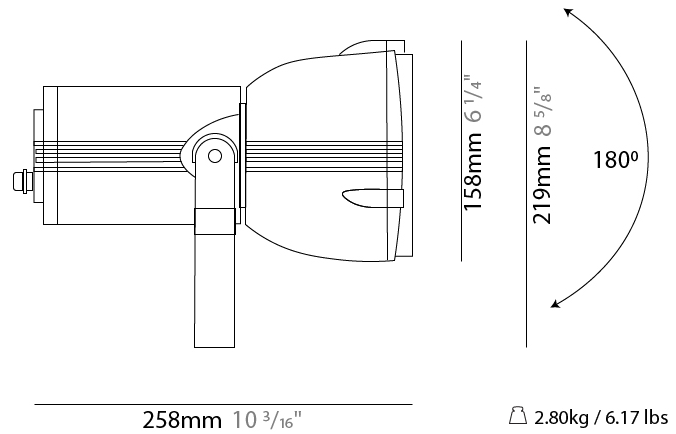

GENERAL

Series: Reef
Subseries: Mini Reef
Brand: Side
Division: Exterior
Mounting Type: Surface
Mounting Location: Above Ground
Subcategory: Flood

PHYSICAL

Shape: Dome
Diameter (mm): 158
Diameter (in): 6 1/4
Length (mm): 258
Length (in): 10 3/16
Height (mm): 219
Height (in): 8 5/8
Light Distribution: Adjustable / Direct
Weight (kg): 2.2
Weight (lbs): 4.85
Diffuser: Clear tempered glass
Fixture Finish: WHI / BLK / GRY
Fixture Material: Aluminum Die Cast

ELECTRICAL

Lamp Type: LED (Zhaga Standard)
Input Wattage (W): 27.6
Total Output Wattage (W): 24.3
Dimming: Tri-Mode (Non-Dimming and Phase Dimming (120Vac only) and 0-10V Dimming)
Driver Included: Yes
Driver Location: Integrated
Driver Type: Constant Current - Universal
Driver Class: Class 2
Input Voltage (V): 120 - 277
Constant Current (MA): 700
Upon Request: (Not included - see components [IP65 or higher enclosure to be supplied by others]) Remote: 0-10Vdc dimming

LED

Color Temperature (°K): 3000 / 4000
Max. Delivered Lumen (lm): 3605.9 / 3854.5
Nominal Lumen (lm): 4425 / 4730
CRI: >80 CRI
Lamp Life (hrs): 50000

OPTICAL

Optic°: 15 / 30 / 60

RATINGS AND CERTIFICATIONS

Certified By: Certified for North American Standards
IP rating: IP65
IK Rating: IK06