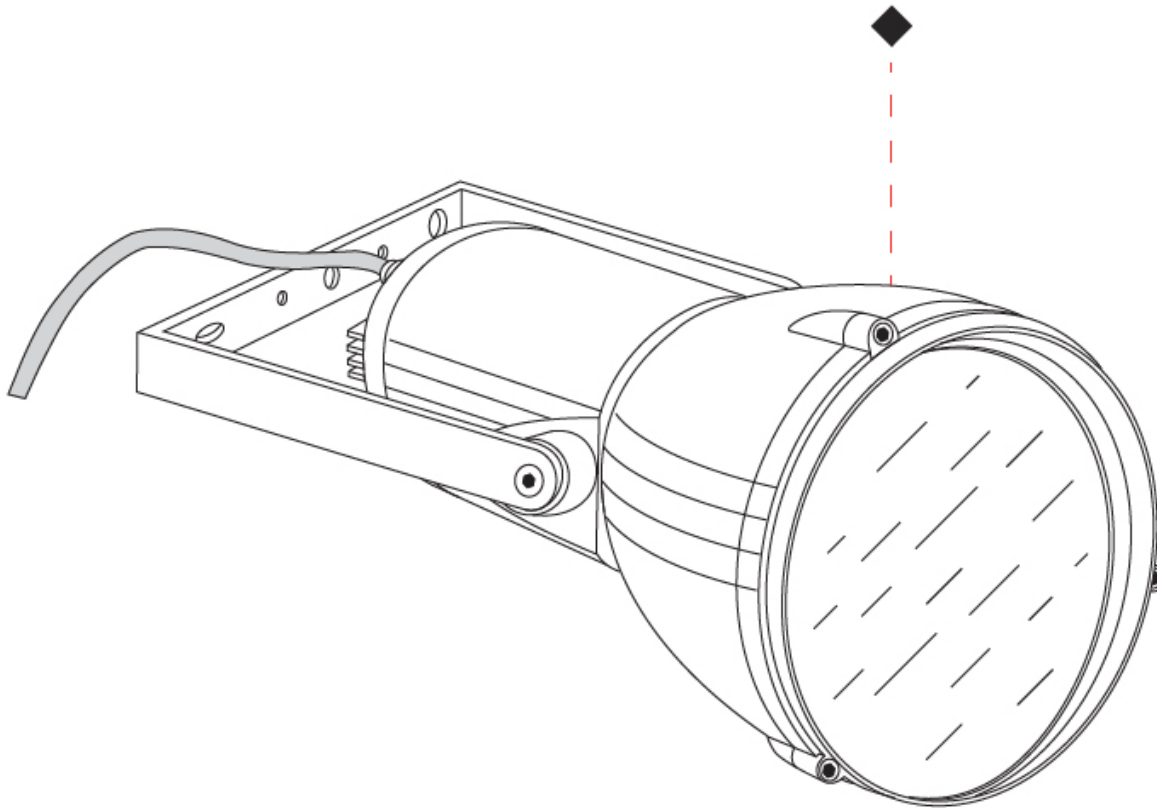

MINI REEF SURFACE

E10F0015-

PROJECT	_____
TYPE	_____
SPECIFIER	_____
QUANTITY	_____
DATE	_____

E