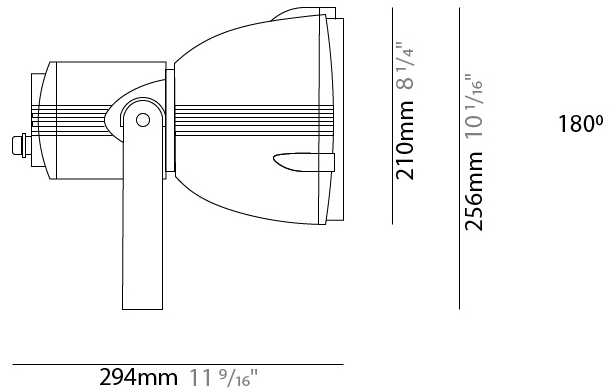

GENERAL

Series: Reef
Brand: Side
Division: Exterior
Mounting Type: Surface
Mounting Location: Above Ground
Subcategory: Flood

PHYSICAL

Shape: Dome
Diameter (mm): 210
Diameter (in): 8 1/4
Length (mm): 294
Length (in): 11 9/16
Height (mm): 256
Height (in): 10 1/16
Light Distribution: Adjustable / Direct
Weight (kg): 4.3
Weight (lbs): 9.48
Diffuser: Clear tempered glass
Fixture Finish: BLK / GRY
Fixture Material: Aluminum Die Cast

ELECTRICAL

Lamp Type: LED (Zhaga Standard)
Input Wattage (W): 40.1
Total Output Wattage (W): 36.5
Dimming: Tri-Mode (Non-Dimming and Phase Dimming (120Vac only) and 0-10V Dimming)
Driver Included: Yes
Driver Location: Integrated
Driver Type: Constant Current - Universal
Driver Class: Class 2
Input Voltage (V): 120 - 277
Constant Current (MA): 1050
Upon Request: (Not included - see components [IP65 or higher enclosure to be supplied by others]) Remote: 0-10Vdc dimming

LED

Color Temperature (°K): 3000 / 4000
Max. Delivered Lumen (lm): 5452.9 / 5670.6
Nominal Lumen (lm): 6010 / 6250
CRI: >80 CRI
Lamp Life (hrs): 50000

OPTICAL

Optic°: 15 / 25 / 40

RATINGS AND CERTIFICATIONS

Certified By: Certified for North American Standards
IP rating: IP65
IK Rating: IK06

4kg / 8.82 lbs